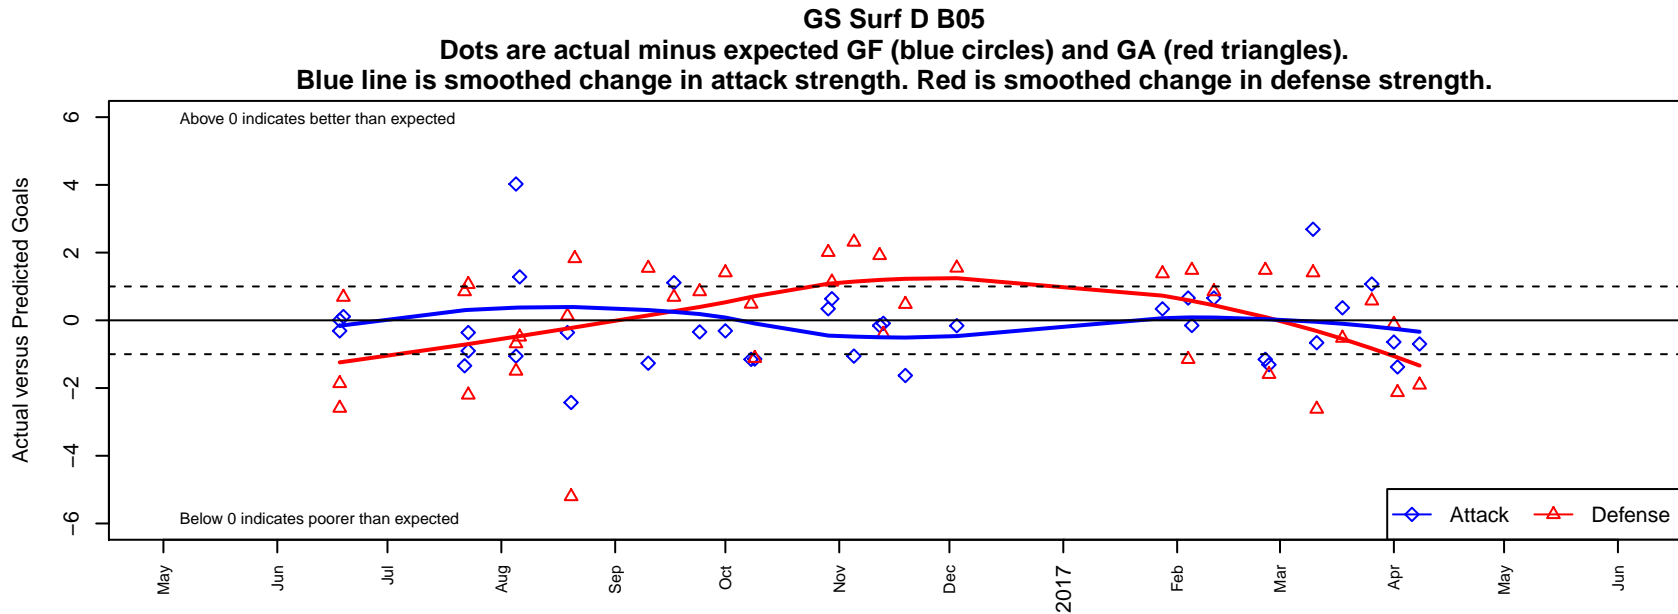

GS Surf D B05

GS Surf
 Bothel, WA
 B05 total strength=370
 attack=0.31 defense=0.16
 fall league = RCL B05 Div 5 9Aside
 spr league = Win RCL B05 Div 5

alt names used:
 GREATER SEATTLE SURF GS SURF B05 D ('
 GS Surf B05 D
 GREATER SEATTLE SURFGS SURF B05 D
 Greater Seattle Surf B05 D
 GREATER SEATTLE SURF GS SURF B05 D ('
 GS Surf B05 D
 GS Surf B05 D

**attack and defense variance (black dot)
relative to other teams
and top 10 in region**

**attack and defense rating
relative to others at age
and all opponents in last 13 months**

Performance relative to 13 month average