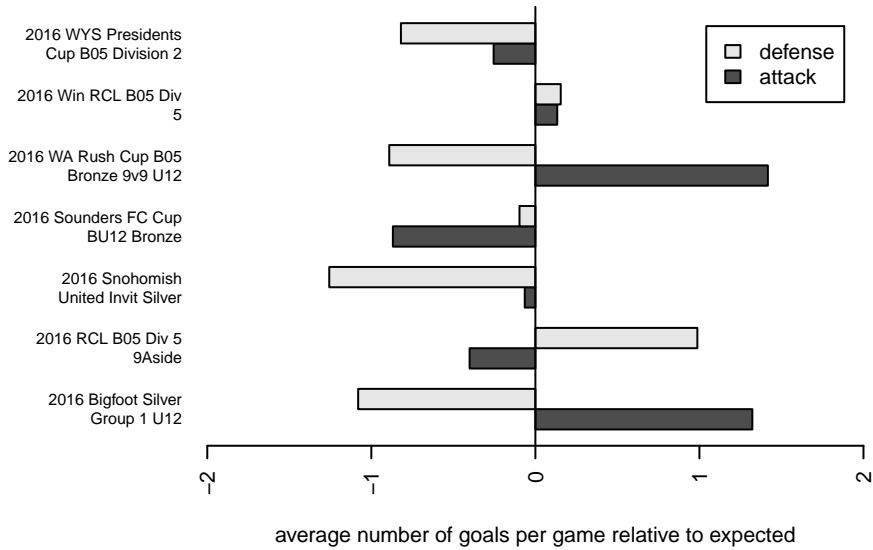

GS Surf D B05

GS Surf
 Bothel, WA
 B05 total strength=370
 attack=0.31 defense=0.16
 fall league = RCL B05 Div 5 9Aside
 spr league = Win RCL B05 Div 5

alt names used:
 GREATER SEATTLE SURF GS SURF B05 D ('
 GS Surf B05 D
 GREATER SEATTLE SURFGS SURF B05 D
 Greater Seattle Surf B05 D
 GREATER SEATTLE SURF GS SURF B05 D ('
 GS Surf B05 D
 GS Surf B05 D

Venues played:
 2016 Snohomish United Invt Silver
 2016 Sounders FC Cup BU12 Bronze
 2016 WA Rush Cup B05 Bronze 9v9 U12
 2016 Bigfoot Silver Group 1 U12
 2016 RCL B05 Div 5 9Aside
 2016 Win RCL B05 Div 5
 2016 WYS Presidents Cup B05 Division 2

**attack and defense variance (black dot)
relative to other teams
and top 10 in region**

**attack and defense rating
relative to others at age
and all opponents in last 13 months**

Performance relative to 13 month average