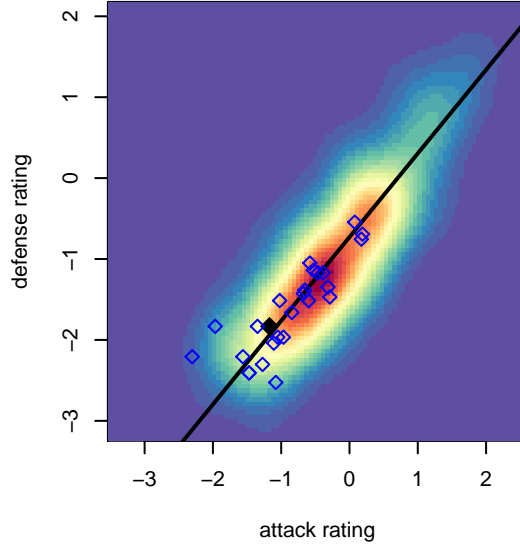

GS Surf D B05

GS Surf
 Bothel, WA
 B05 total strength=370
 attack=0.31 defense=0.16
 fall league = RCL B05 Div 5 9Aside
 spr league = Win RCL B05 Div 5

alt names used:
 GREATER SEATTLE SURF GS SURF B05 D ('
 GS Surf B05 D
 GREATER SEATTLE SURFGS SURF B05 D
 Greater Seattle Surf B05 D
 GREATER SEATTLE SURF GS SURF B05 D ('
 GS Surf B05 D
 GS Surf B05 D

**attack and defense variance (black dot)
relative to other teams
and top 10 in region**

**attack and defense rating
relative to others at age
and all opponents in last 13 months**

Performance relative to 13 month average