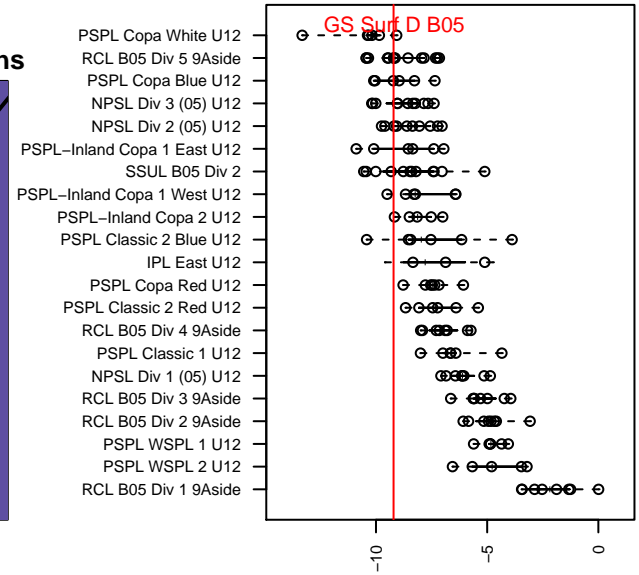

GS Surf D B05

GS Surf
 Bothel, WA
 B05 total strength=370
 attack=0.31 defense=0.16
 fall league = RCL B05 Div 5 9Aside
 spr league = Win RCL B05 Div 5

alt names used:
 GREATER SEATTLE SURF GS SURF B05 D ('
 GS Surf B05 D
 GREATER SEATTLE SURFGS SURF B05 D
 Greater Seattle Surf B05 D
 GREATER SEATTLE SURF GS SURF B05 D ('
 GS Surf B05 D
 GS Surf B05 D

Venues played:
 2016 Snohomish United Invt Silver
 2016 Sounders FC Cup BU12 Bronze
 2016 WA Rush Cup B05 Bronze 9v9 U12
 2016 Bigfoot Silver Group 1 U12
 2016 RCL B05 Div 5 9Aside
 2016 Win RCL B05 Div 5
 2016 WYS Presidents Cup B05 Division 2

**attack and defense variance (black dot)
relative to other teams
and top 10 in region**

**attack and defense rating
relative to others at age
and all opponents in last 13 months**

Performance relative to 13 month average