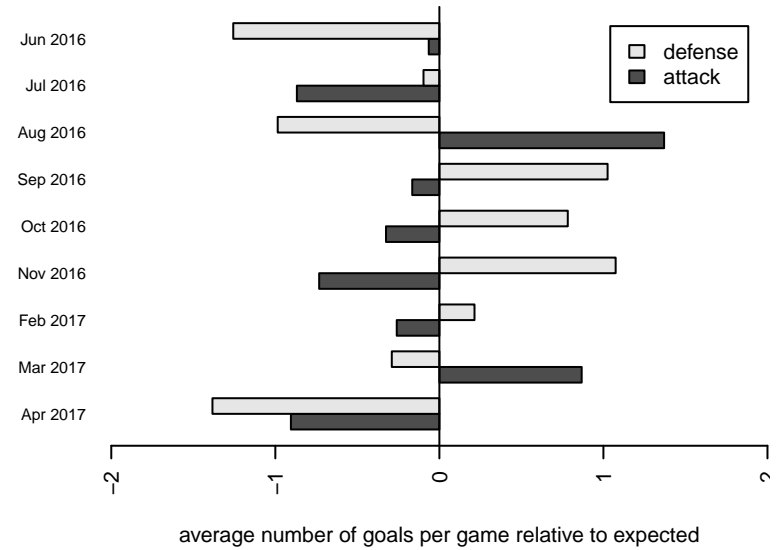

Performance relative to 13 month average